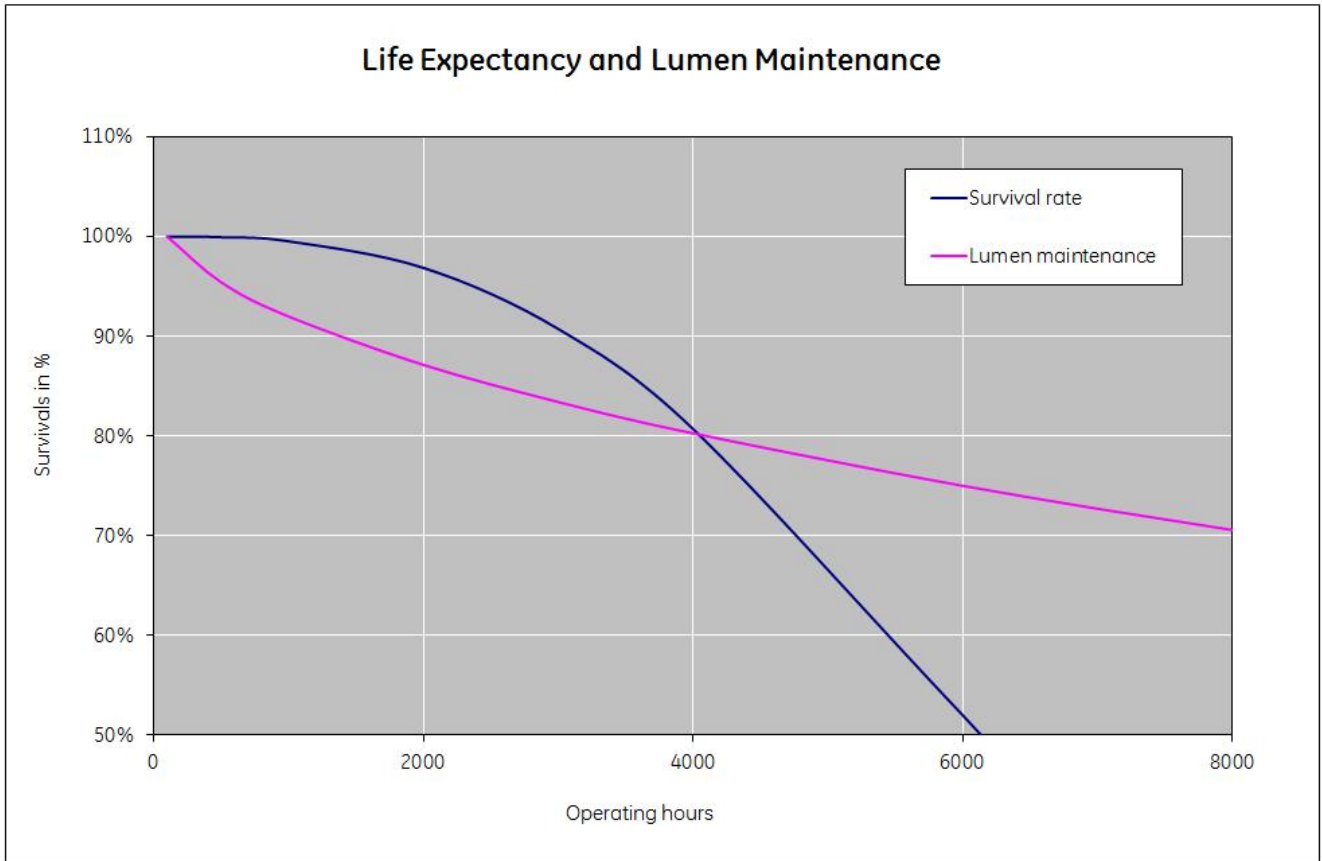

Survival data